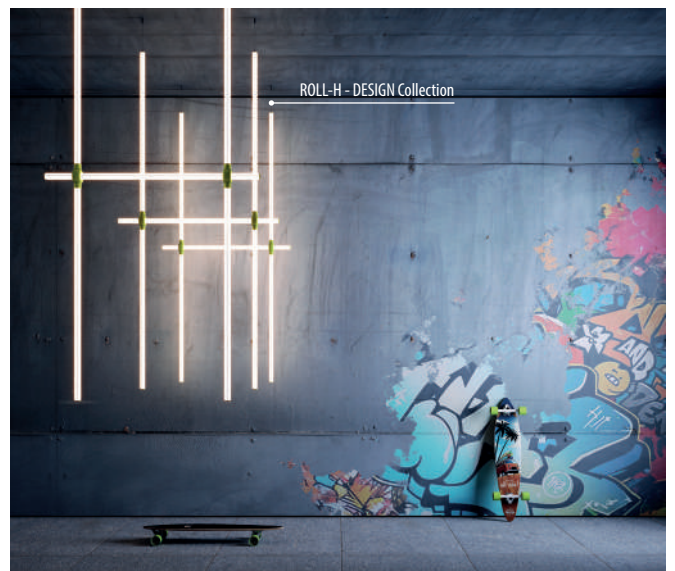

COLMEIA - DESIGN Collection

COLMEIA

Opera Nova, Bydgoszcz, Poland  
WAPA Architecture Workshop, Project 08 Anna Ostrowska

ROLL-K - DESIGN Collection

ROLL-H - DESIGN Collection

OLIS-K

The building is a source of inspiration for designers, architects, interior designers, or investors in the area of LED lighting.