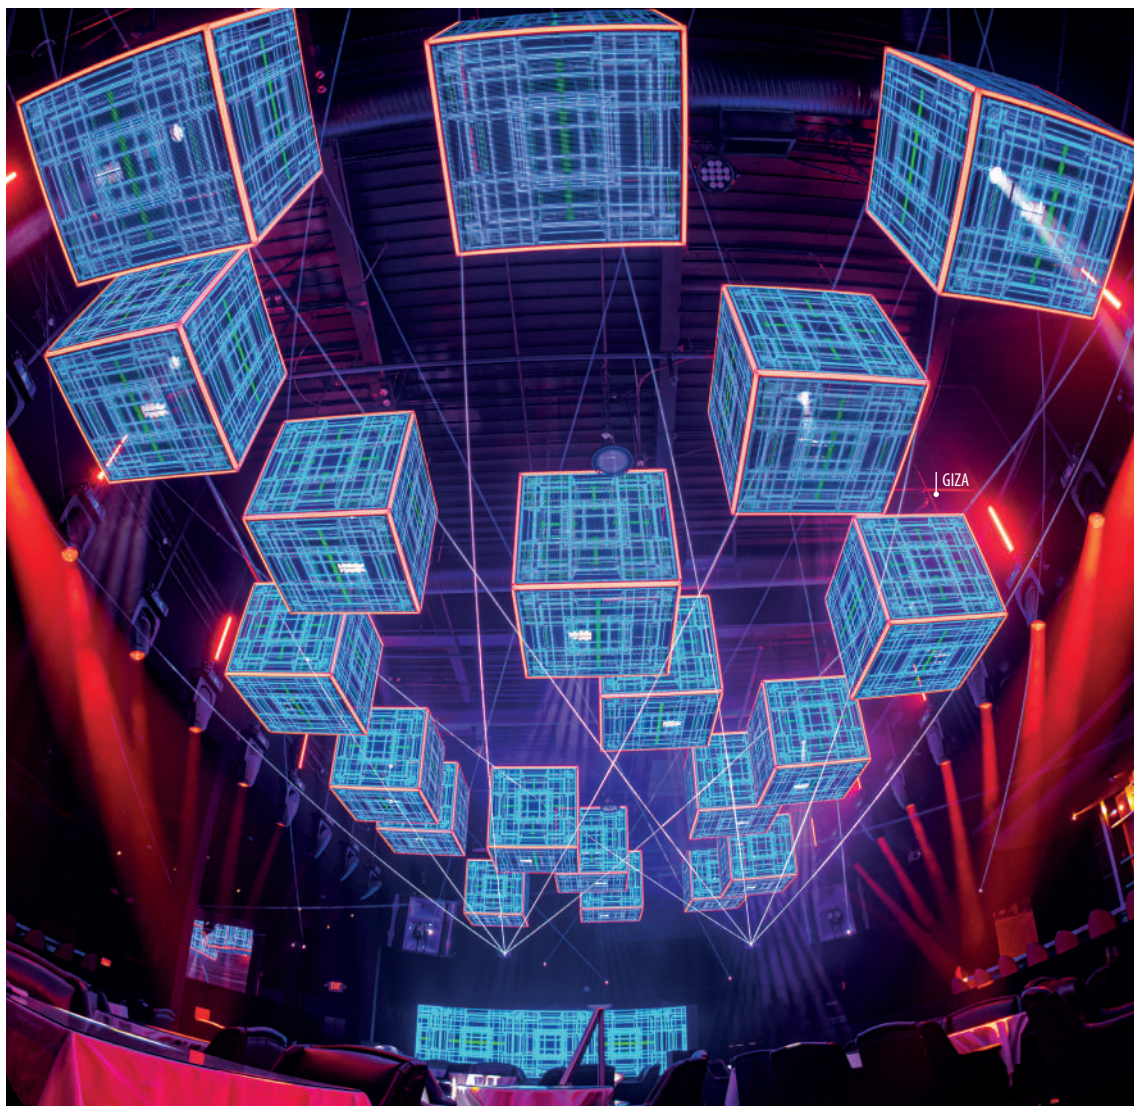

GIZA-11

Cheetah Lounge, Miami, USA  
Photographer: ADINAYEV™ Photography

**KLUŚ** Inspiring  
Solutions

**KLUŚ** sp. z o.o.

Siedziba firmy / Corporate Headquarter  
Słoneczna 126 St,  
05-506 Kolonia Lesznowola, Poland