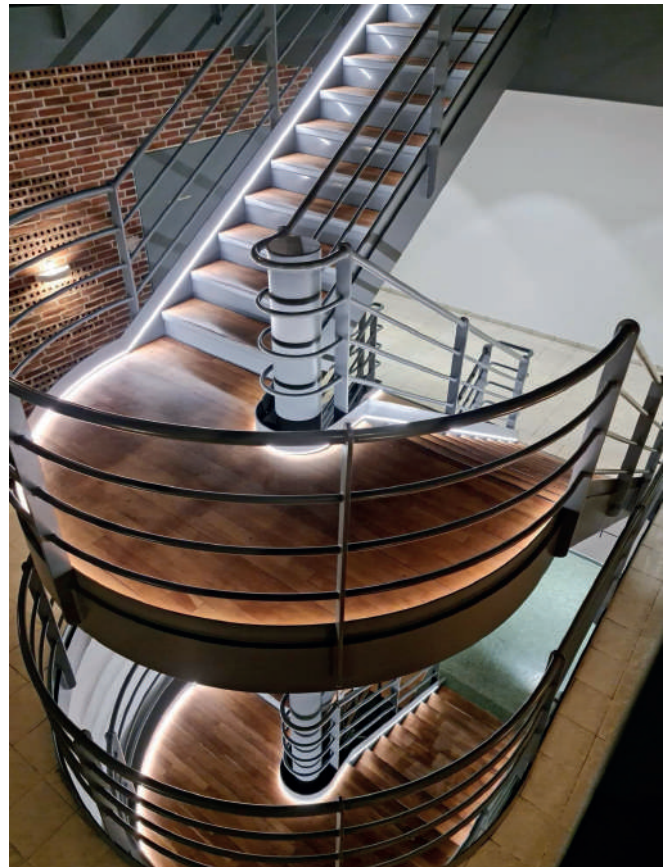

PIKO

Ørsted Office, Denmark
Danmind ApS