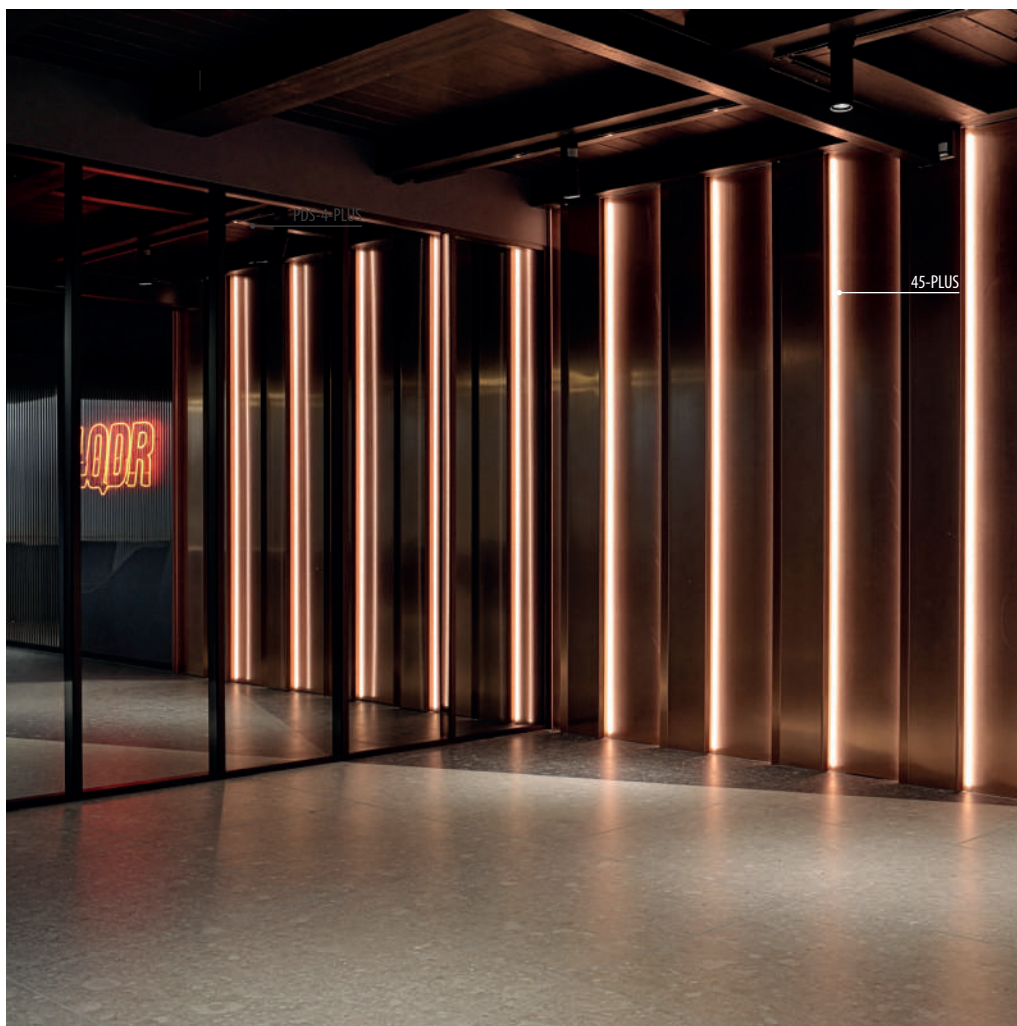

Modern Office, Poland
Design: Muszyńska Waszak Design Studio, Mateusz Waszak