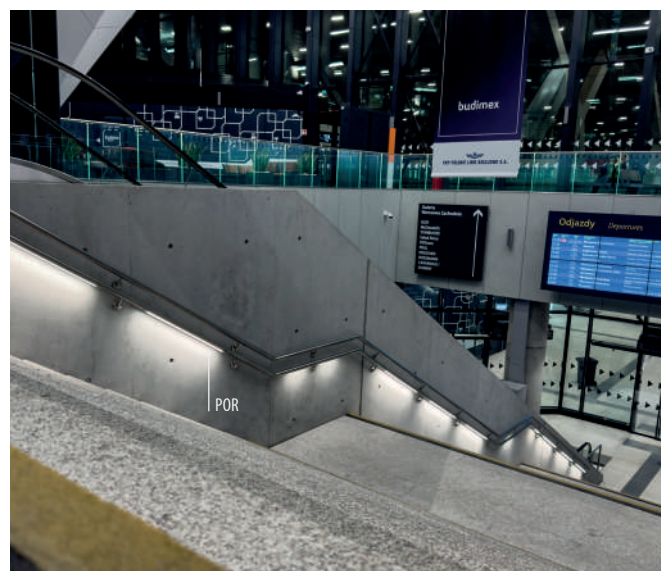

LIPOD-50

SERPENT-PLUS

360 kW

EWI

EL5 57BH

LIPOD-50

SERPENT-PLUS

EWI charging station at CPH Airport Denmark  
Kopenhagen, Dania