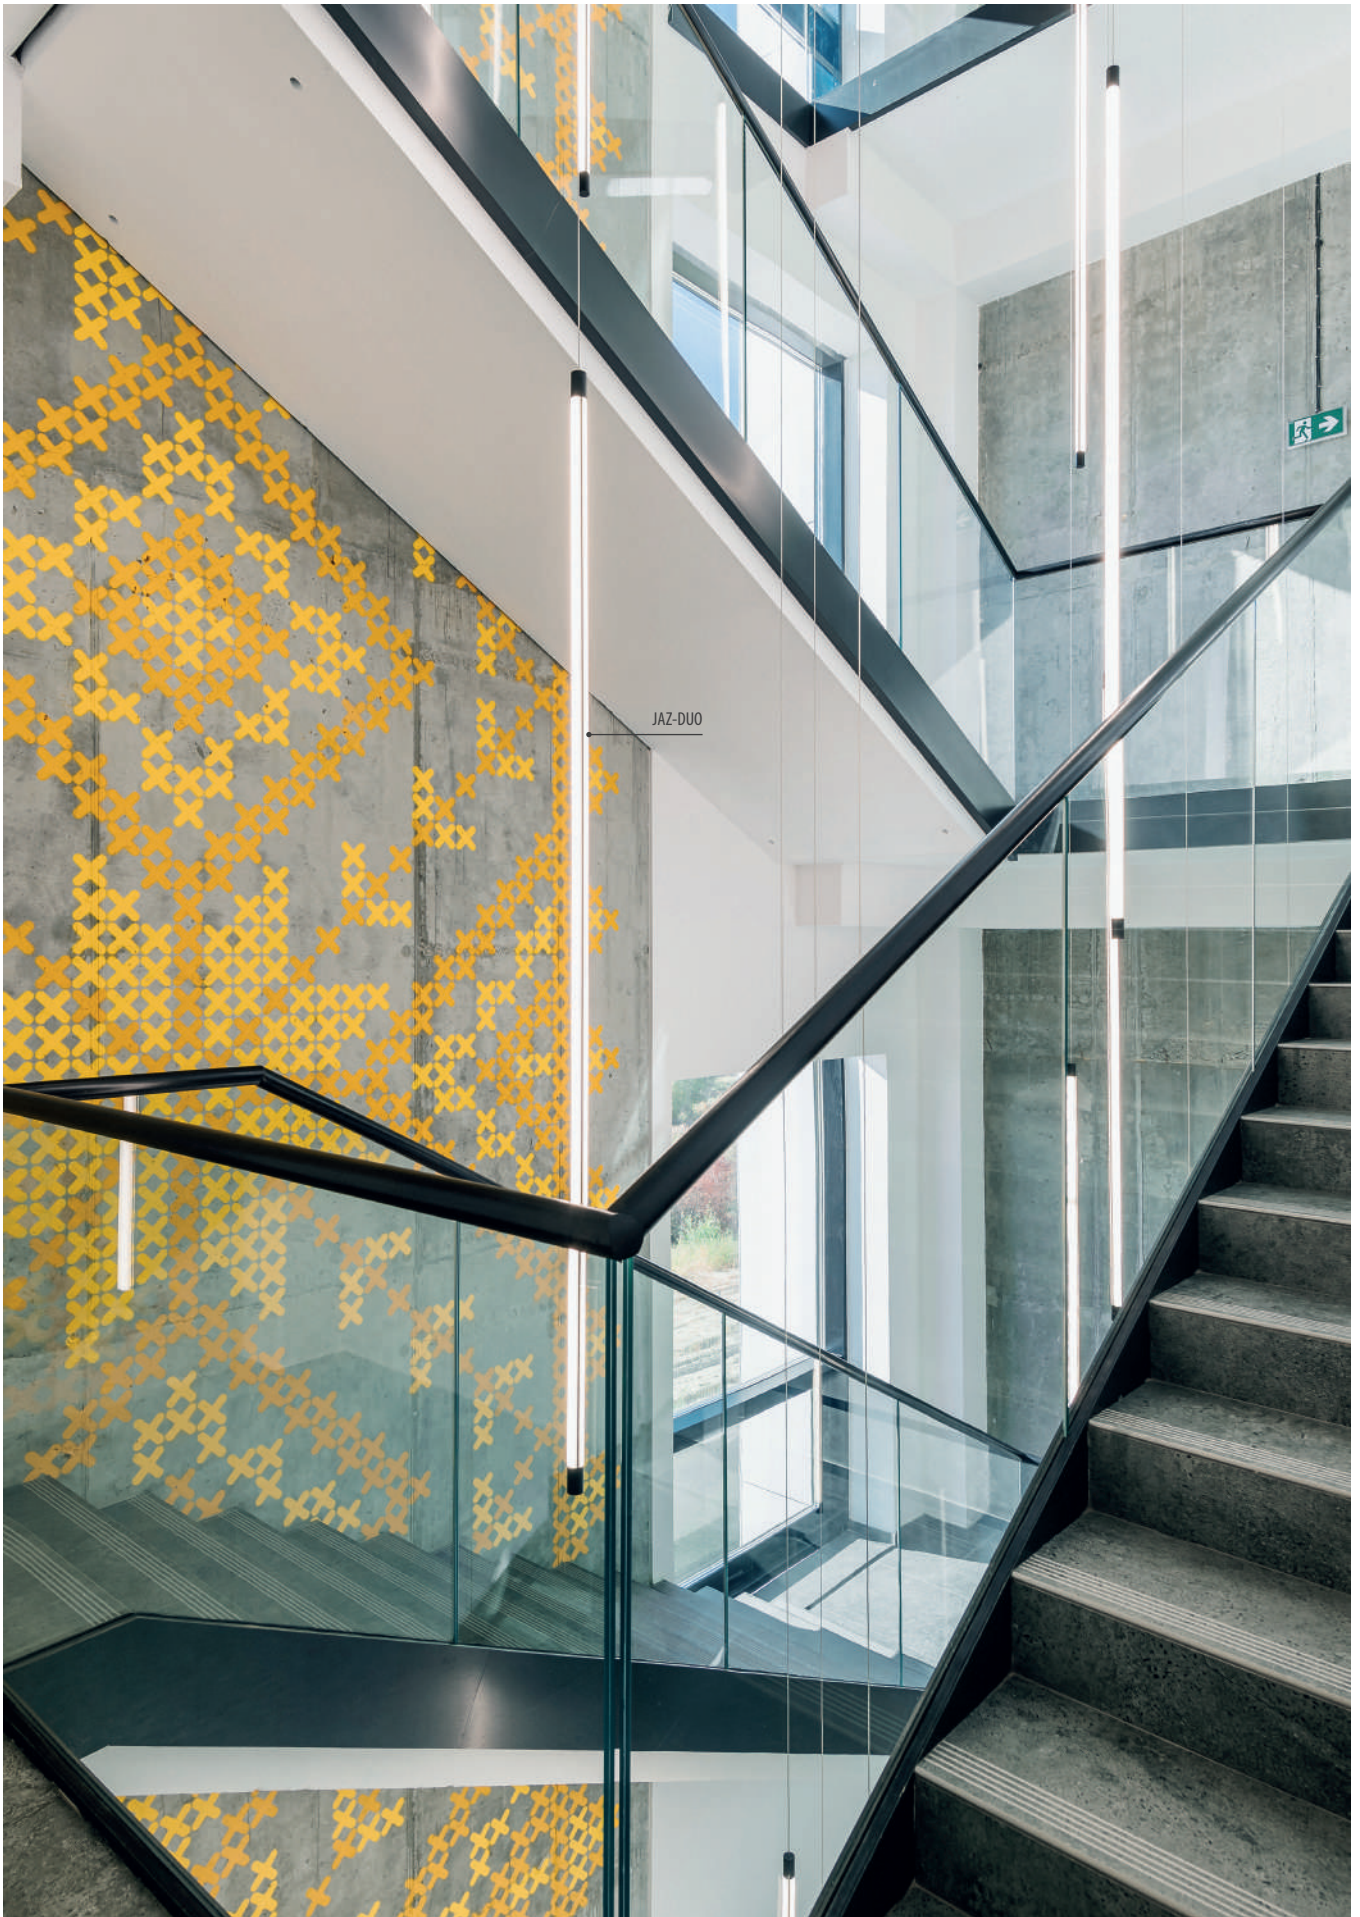

HELIX

COLMEIA

TEMPO, Switzerland Geneva  
Design: GoGaSi

COLMEIA - DESIGN Collection

HELIX - DESIGN Collection

JAZ-DUO

HR-LINE

Uber ATG Center, Pittsburgh, USA  
Design: Assembly / CannonDesign, Photography: Jasper Sanidad