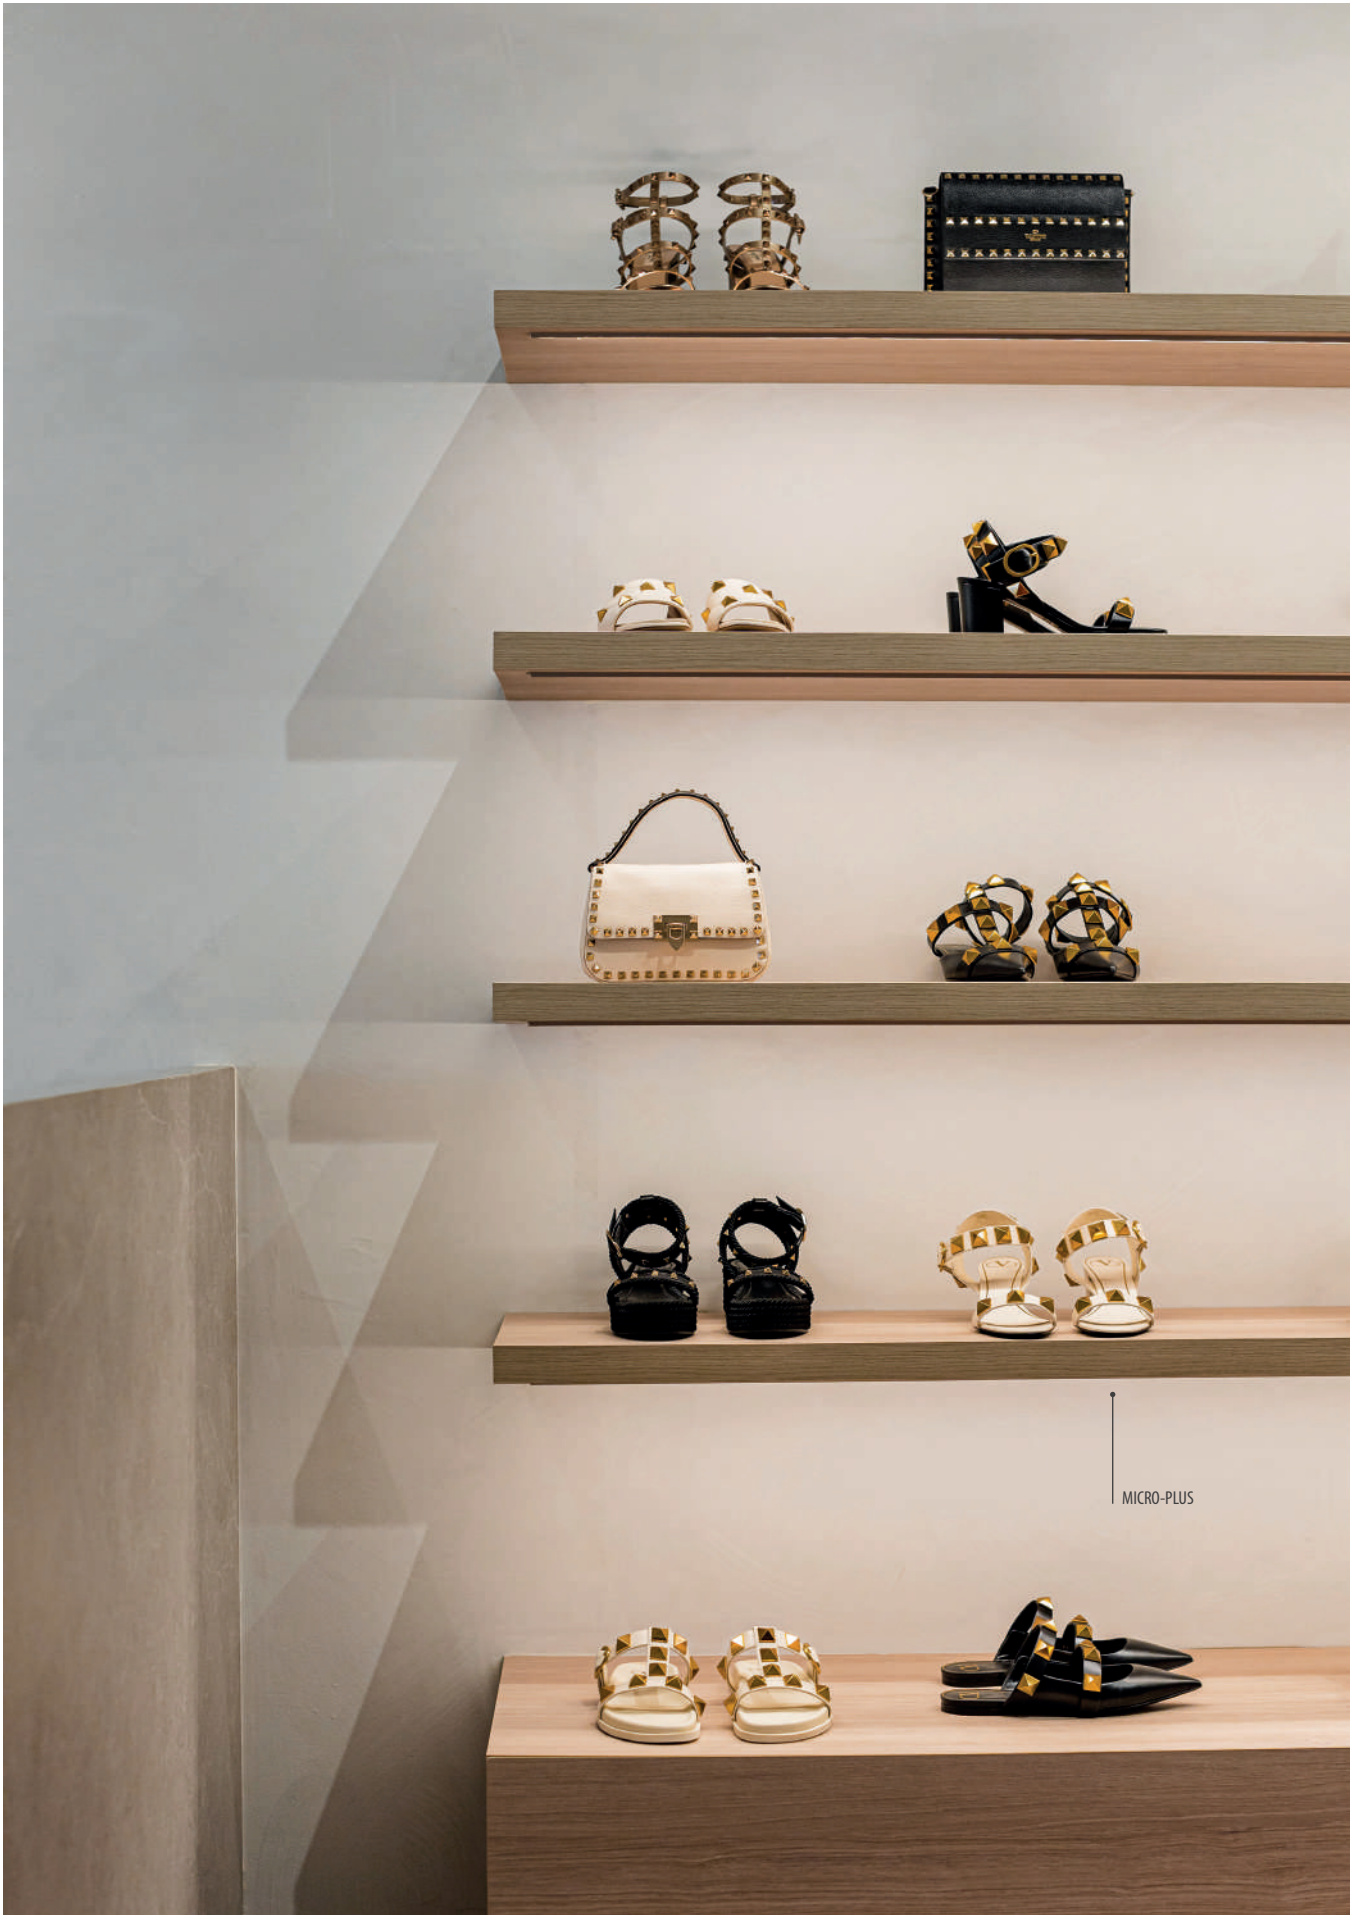

CULTSTATUS CLAREMONT, Perth, Australia

MICRO-PLUS

CASAIRE - Luxury Italian Furniture Store in Dubai

HR-ALU

Saks Fifth Avenue, New York, USA  
Lighting design: 37 Volts Light Studio

HR-ALU

Saks Fifth Avenue, New York, USA  
Lighting design: 37 Volts Light Studio