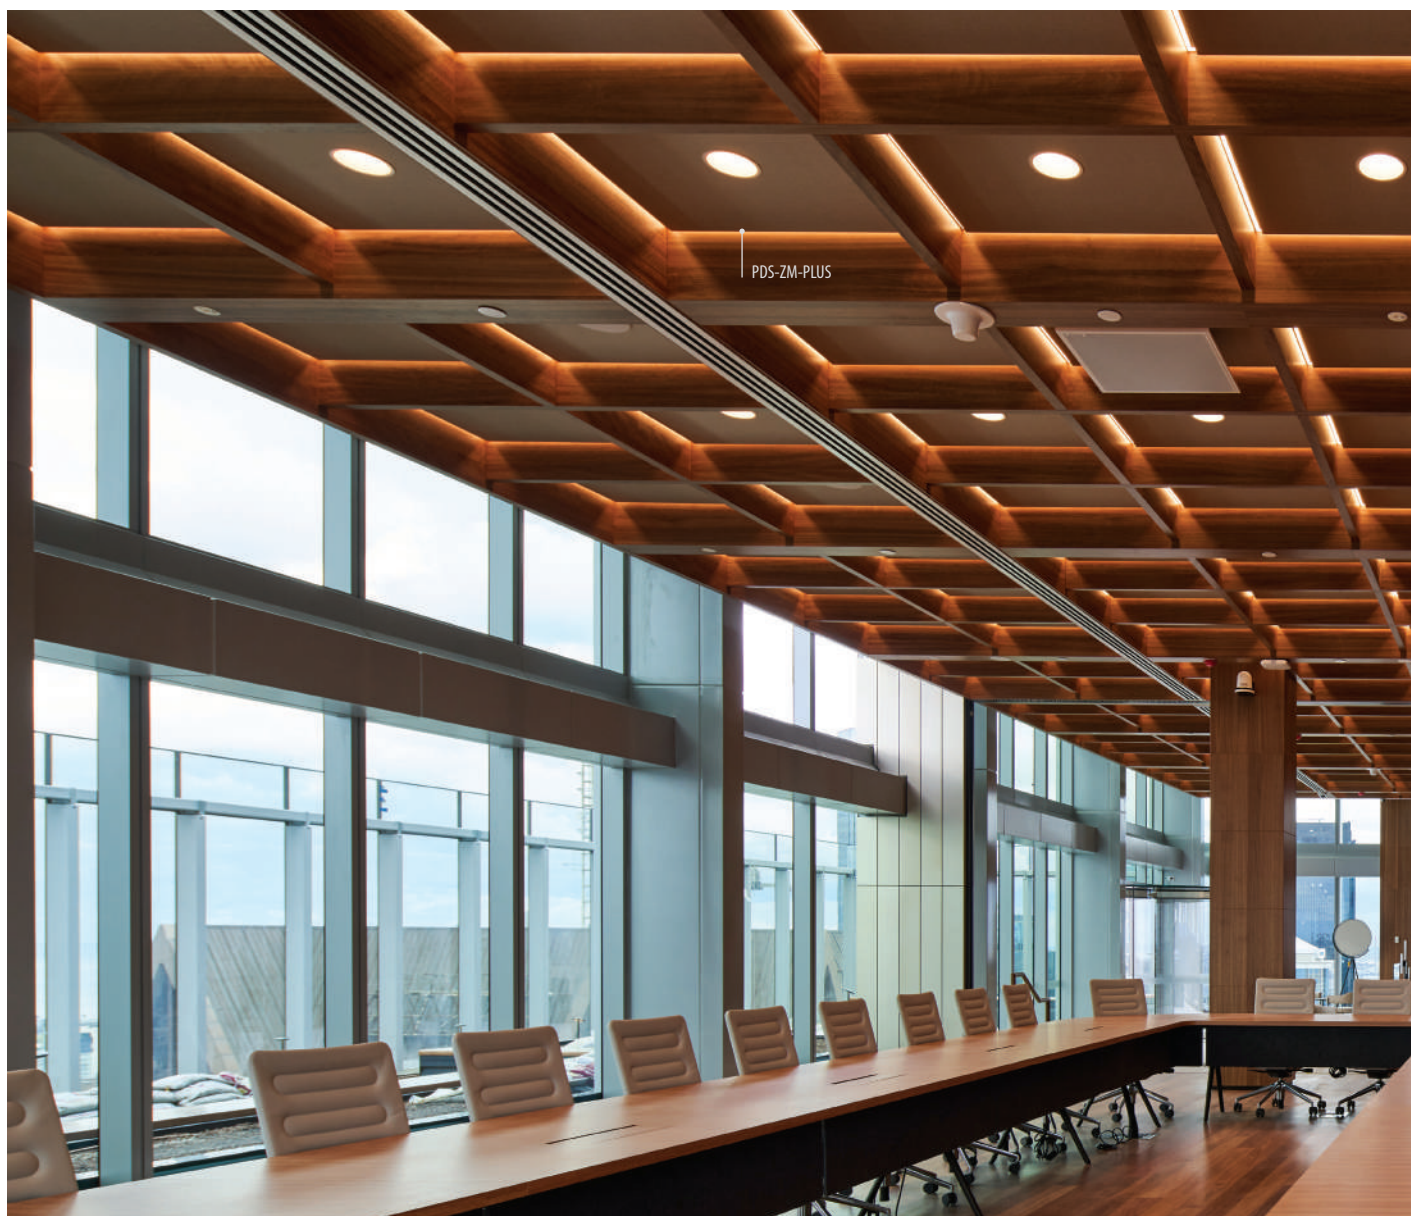

Modern Office, Poland  
Design: Muszyńska Waszak Design Studio, Mateusz Waszak

UPTER

STALALIGHT - DESIGN Collection

STALALIGHT

SERPENT-PLUS

PDS-ZM-PLUS

NAB PLACE MELBOURNE, Australia  
Design: Woods Bagot, Hassell Studio, Lighting Design: NDYLIGHT  
Photography: Glenn Hester