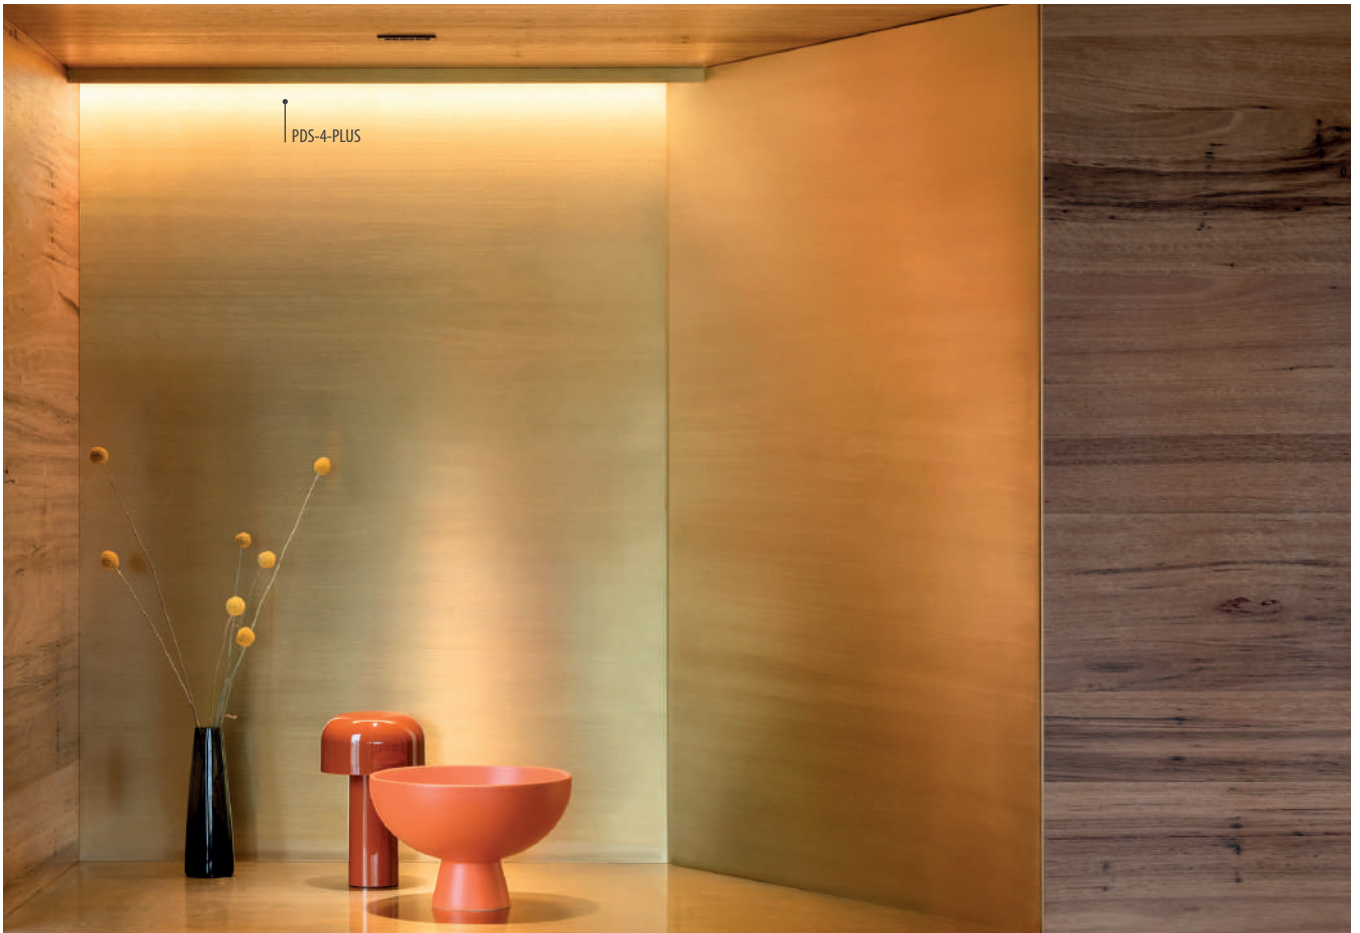

LED Inspiration House by KLUŚ, Poland  
Photography: Bartosz Makowski

KOZEL

PDS-4-PLUS

PDS-4-PLUS

KOPROMA

Project: Bistro 56- Alumia,  
Ostrava, Czechy

CRISTAL - DESIGN Collection

CRISTAL