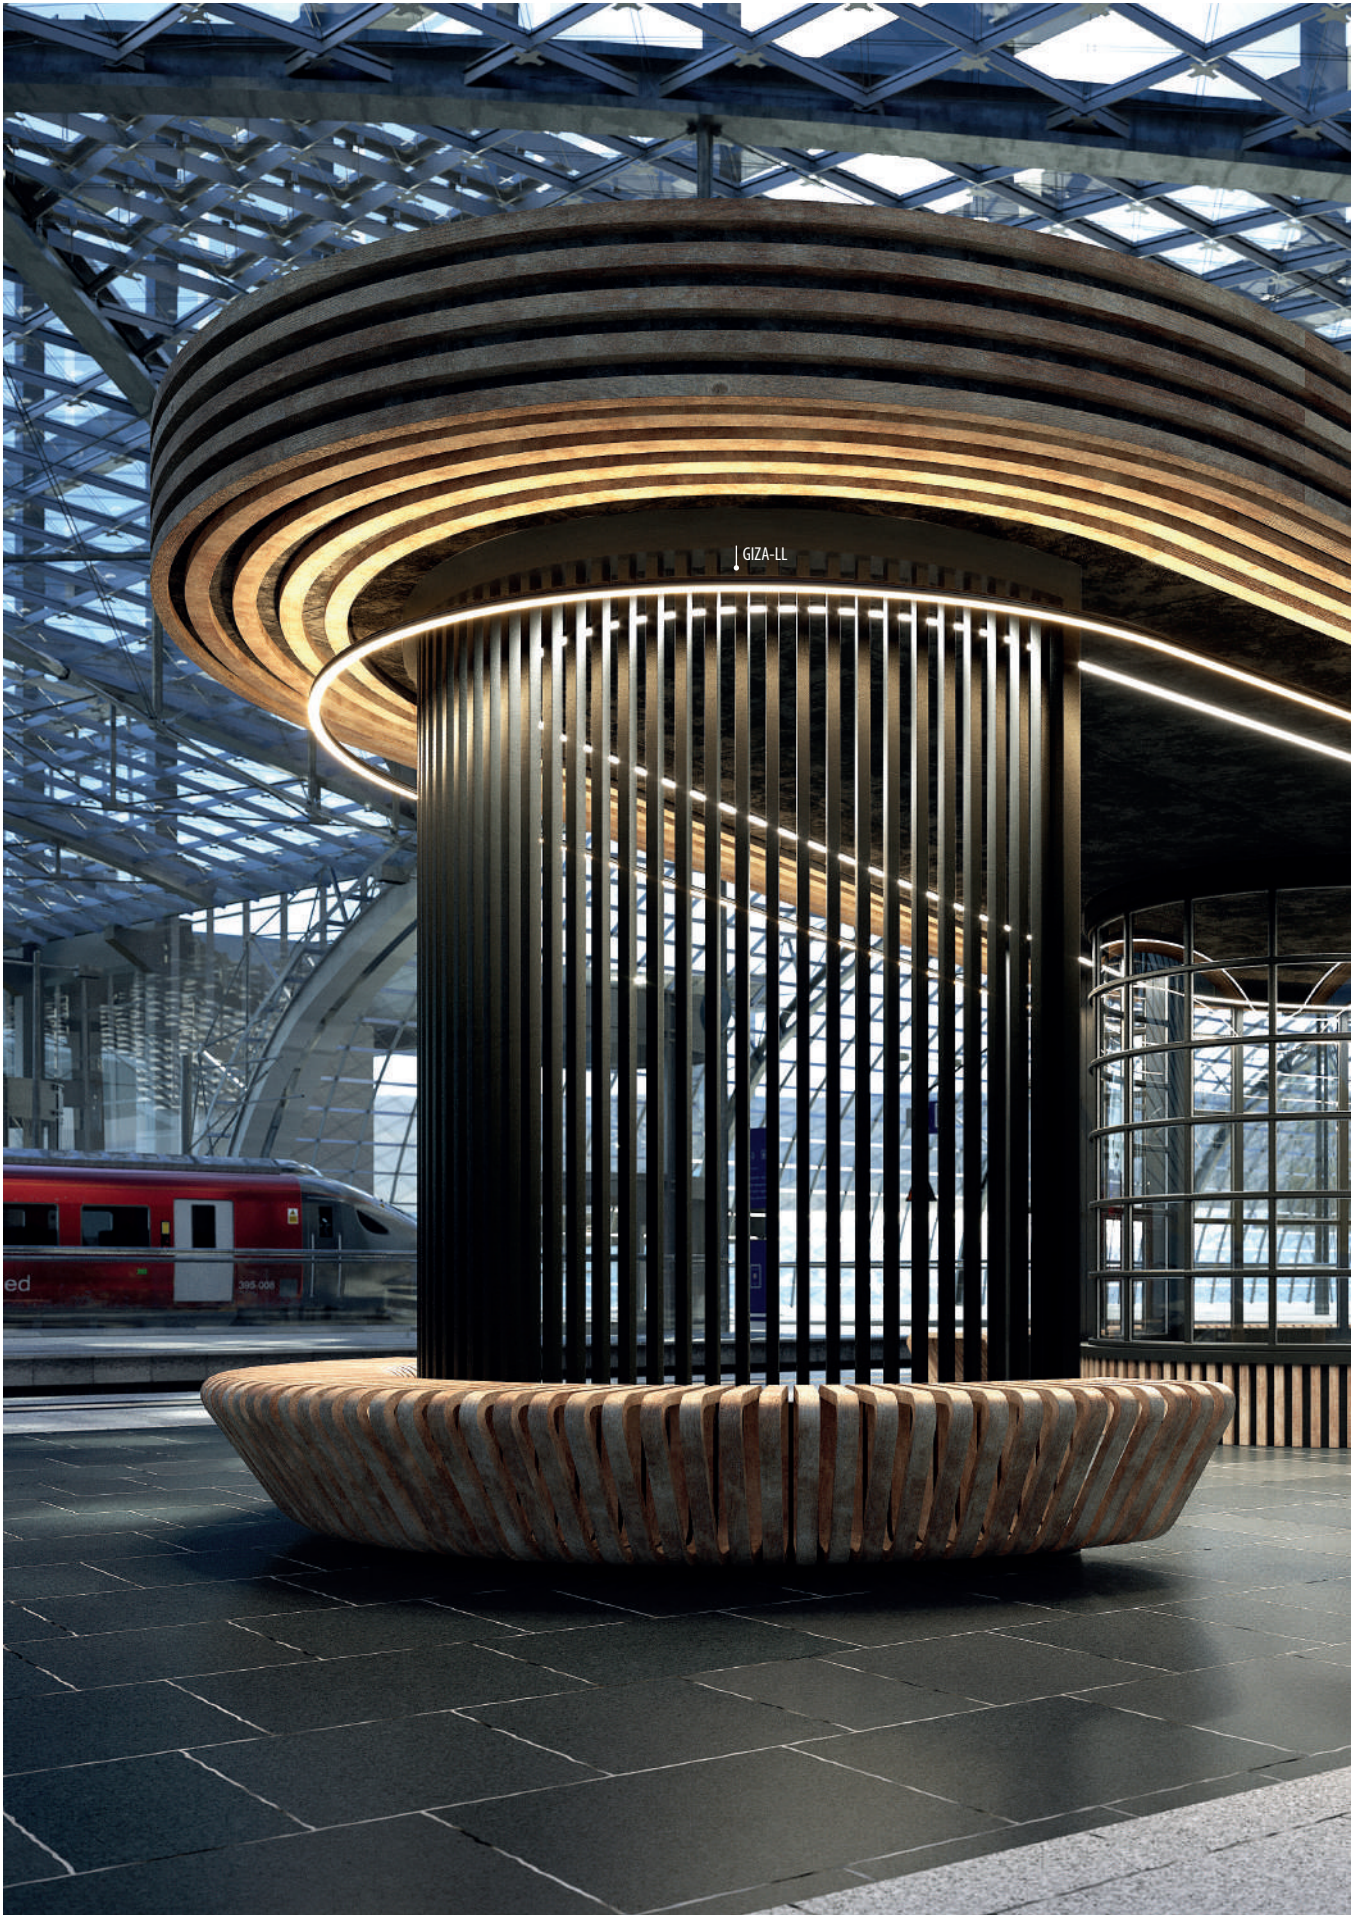

GIZA-11

Cheetah Lounge, Miami, USA  
Photographer: ADINAYEV™ Photography

**KLUŚ** Inspiring  
Solutions

**KLUŚ** sp. z o.o.

Siedziba firmy / Corporate Headquarter  
Słoneczna 126 St,  
05-506 Kolonia Lesznowola, Poland