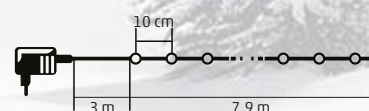

- 160 ks studená biela micro LED

ML 160/WW

- 160 ks teplá biela micro LED

ML 80/WH

- 80 ks studená biela micro LED

ML 80/WW

- 80 ks teplá biela micro LED

15,9 m