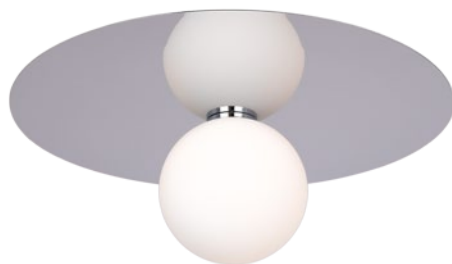

CAPE TOWN

A.
C01919BR
Ceiling/Wall lamp
1 x 7W MAX
G9
Finish: Brass
Material: Metal, Glass
Size: D:45 H:19cm

B.
C01926CH
Ceiling/Wall lamp
1 x 7W MAX
G9
Finish: Chrome
Material: Metal, Glass
Size: D:45 H:19cm

C.
C01933BK
Ceiling/Wall lamp
1 x 7W MAX
G9
Finish: Matt black
Material: Metal, Glass
Size: D:45 H:19cm