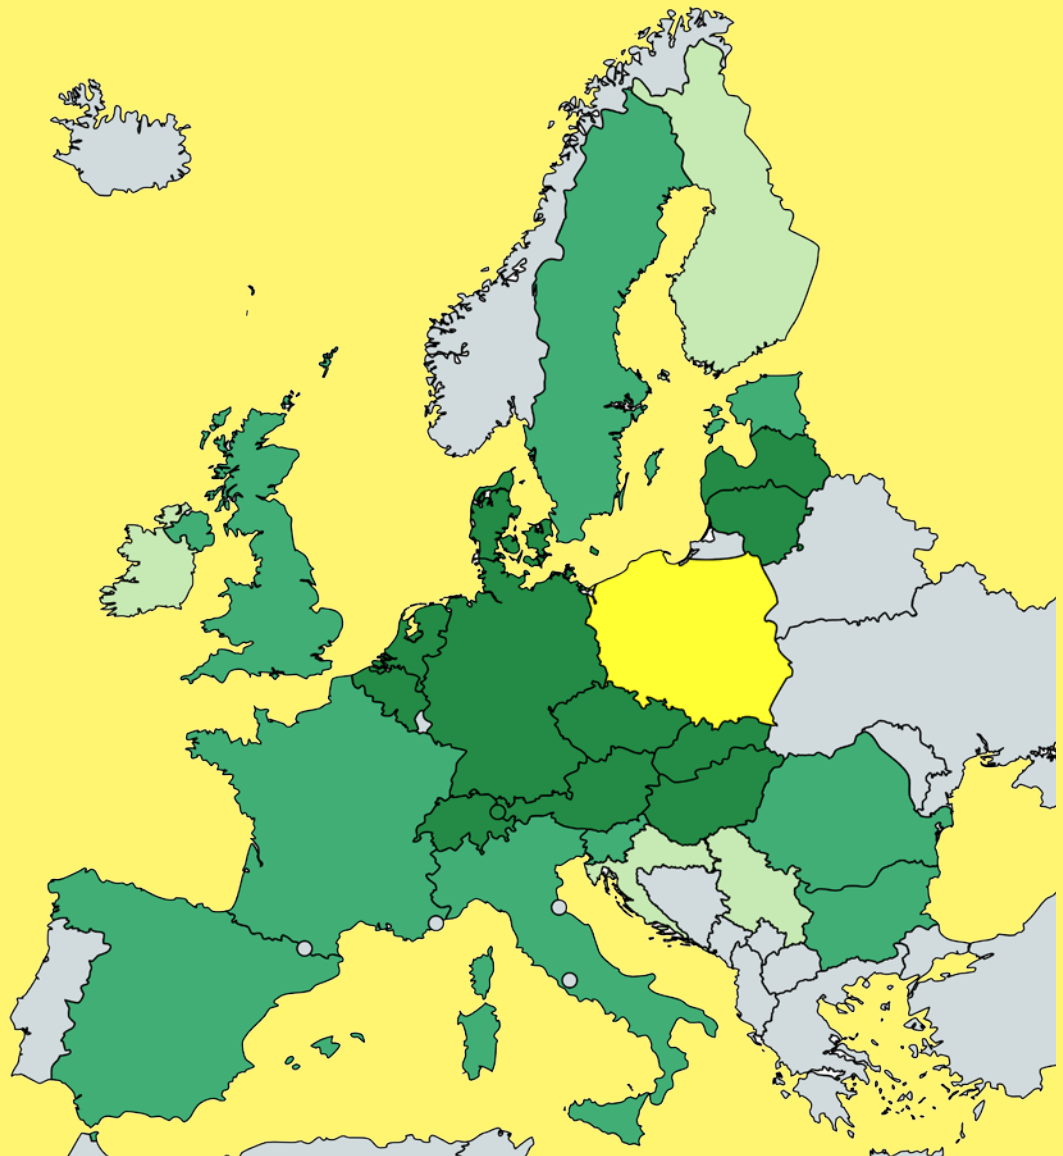

- Headquarters
- 7EUR; free for orders over 1.300EUR
- 25EUR; free for orders over 1.500EUR
- 40EUR; free for orders over 1.800EUR

Pendant lamp BOW P04183BK

**COSMO**Light®

**COSMOLight®** | Zachodnia 43, 66-200 Świebodzin, Poland