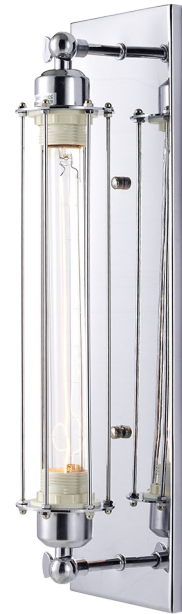

C

A.
W01307BK
Wall lamp
1 x 40W MAX - T30
E27
Finish: Matt black
Material: Metal
Size: W:12 E:14 H:48cm

B.
W01349BR
Wall lamp
1 x 40W MAX - T30
E27 T30
Finish: Brass
Material: Metal
Size: W:12 E:14 H:48cm

C.
W01475CH
Wall lamp
1 x 40W MAX - T30
E27 T30
Finish: Chrome
Material: Metal
Size: W:12 E:14 H:48cm